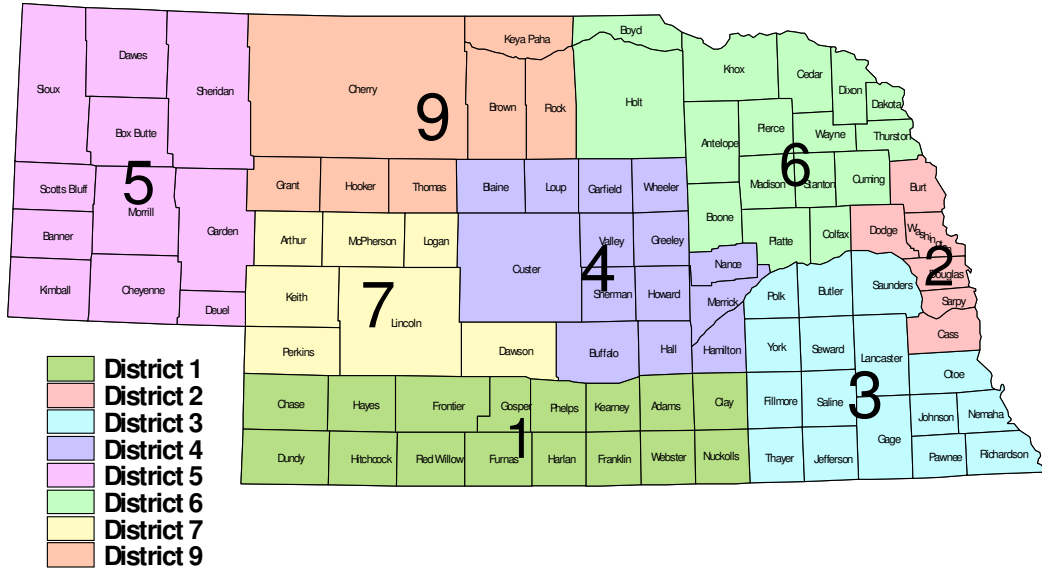

Nebraska Nurses Association (NNA) Districts

COUNTIES WITHIN EACH DISTRICT

<u>DISTRICT 1</u>	<u>DISTRICT 2</u>	<u>DISTRICT 3</u>	<u>DISTRICT 4</u>	<u>DISTRICT 5</u>	<u>DISTRICT 6</u>	<u>DISTRICT 7</u>	<u>DISTRICT 9</u>
Adams	Burt	Butler	Blaine	Banner	Antelope	Arthur	Brown
Chase	Cass	Fillmore	Buffalo	Box Butte	Boone	Dawson	Cherry
Clay	Dodge	Gage	Custer	Cheyenne	Boyd	Keith	Grant
Dundy	Douglas	Jefferson	Garfield	Dawes	Cedar	Lincoln	Hooker
Franklin	Sarpy	Johnson	Greeley	Deuel	Colfax	Logan	Keyapaha
Frontier	Washington	Lancaster	Hall	Garden	Cuming	McPherson	Rock
Furnas		Nemaha	Hamilton	Kimball	Dakota	Perkins	Thomas
Gosper		Otoe	Howard	Morrill	Dixon		
Harlan		Pawnee	Loup	Scottsbluff	Holt		
Hayes		Polk	Merrick	Sheridan	Knox		
Hitchcock		Richardson	Nance	Sioux	Madison		
Kearney		Saline	Sherman		Pierce		
Nuckolls		Saunders	Valley		Platte		
Phelps		Seward	Wheeler		Stanton		
Red Willow		Thayer			Thurston		
Webster		York			Wayne		